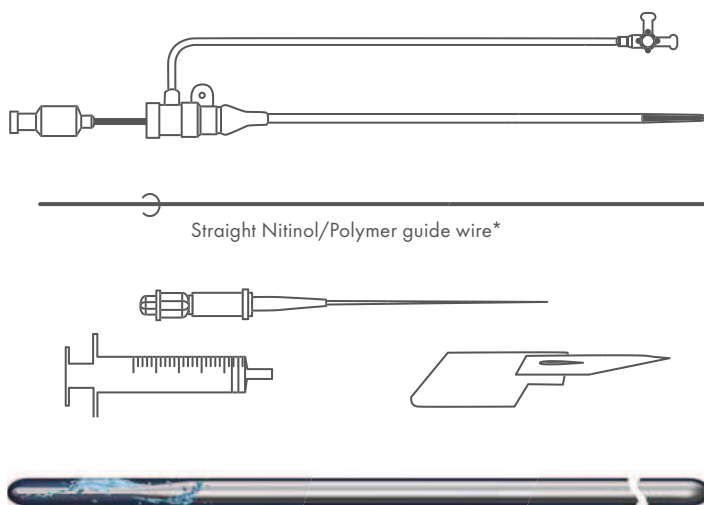

Callisto™ R-Access II

Radial Introducer Kit

Product Information

Features

- Well balanced push/flex
- Kink resistance
- Smooth transition lining

Range

- 4 F to 7 F
- 7 cm sheath length
- 11 cm sheath length
- Colour coded

Puncture

- 22 Ga needle with IV canula

Guide wire

- Polymer jacket with Hydrosurf™
- 0.021"
- 45 cm length
- Straight flexible tip
- Shapeable tip

Quarter-turn-lock

- Dilator fixation
- Easy withdrawl

Hydrosurf™ coating

- Distal 1/3 part of dilator
- Distal 1/3 part of the sheath

High versatility valve

- No leaking
- No air aspiration
- Easy catheter handling

Ordering Information

Callisto™ R-Access II Radial Introducer Kit

Callisto™ R-Access 24 cm sheath lengths are available as special order. Please contact Comed BV or your local Comed Alliance Group member for information. Minimum order quantity is 10 units.