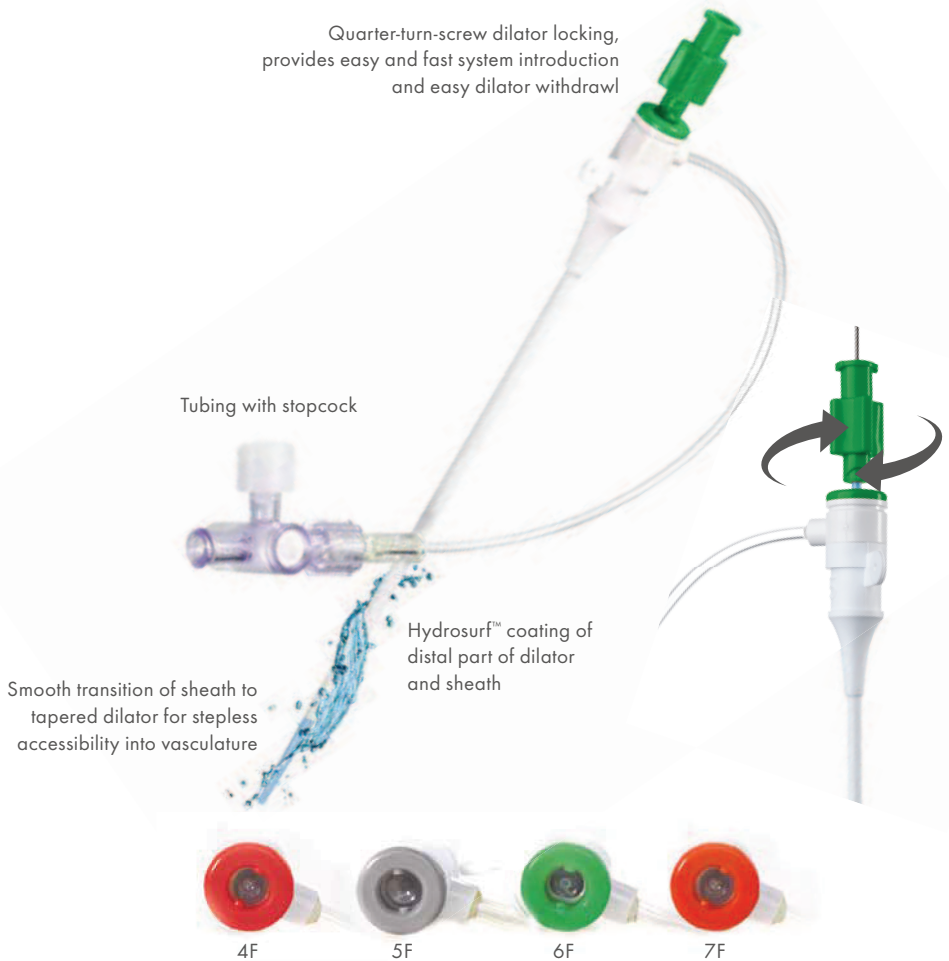

Callisto™ R-Access II

Radial Introducer Kit

Product Information

Features

- Well balanced push/flex
- Kink resistance
- Smooth transition lining

Range

- 4 F to 7 F
- 7 cm sheath length
- 11 cm sheath length
- Colour coded

Puncture

- 22 Ga needle with IV canula

Guide wire

- Polymer jacket with Hydrosurf™
- 0.021"
- 45 cm length
- Straight flexible tip
- Shapeable tip

Quarter-turn-lock

- Dilator fixation
- Easy withdrawl

Hydrosurf™ coating

- Distal 1/3 part of dilator
- Distal 1/3 part of the sheath

High versatility valve

- No leaking
- No air aspiration
- Easy catheter handling

Ordering Information

Callisto™ R-Access II Radial Introducer Kit

Callisto™ R-Access 24 cm sheath lengths are available as special order. Please contact Comed BV or your local Comed Alliance Group member for information. Minimum order quantity is 10 units.