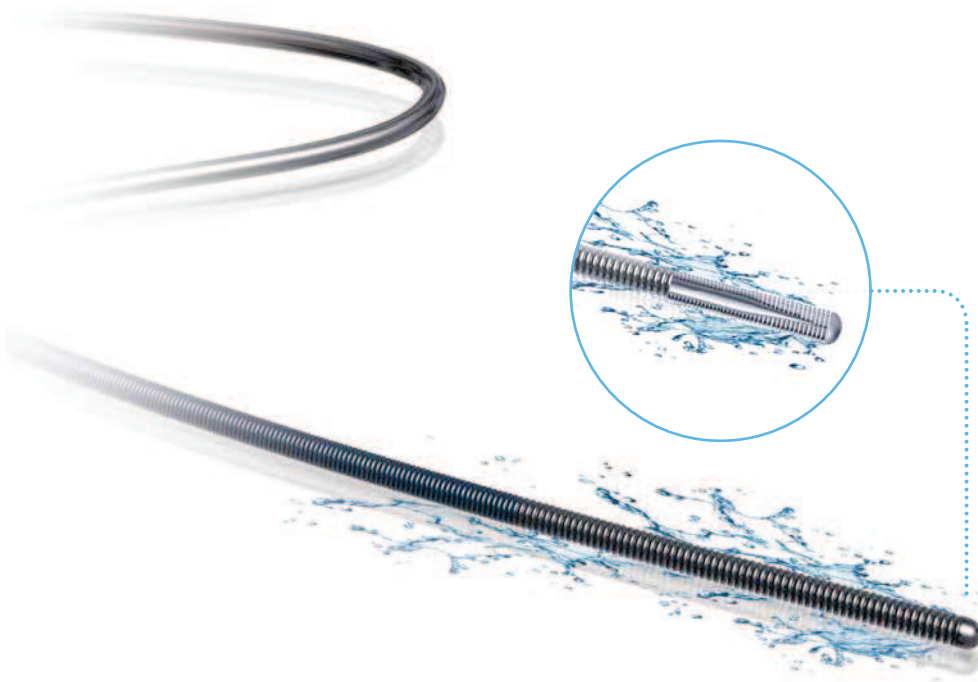

## Coronary Guide Wire

Any day, any case, any fingers

#### Features

- Shaping Ribbon design
- Core/Coil technology
- 3 tip load levels
- Hydroskin™ coating
- Straight / J-Tip
- Platinum/Nitinol spring coil
- Extendable

#### Benefits

- High flexibility
- Optimal push
- Balanced steerable
- Shapeable, re-shapeable
- Optimal tactile feedback
- Enhanced opacity
- Moderate support
- DOC wire compatible

- Stainless steel shaping ribbon  
3 tip-load levels
- 3 cm opaque coil  
platinum/nitinol alloy
- 22 cm olucent coil  
stainless steel
- ACT™ Welding; 4 cm from tip,  
enhancing tactile feedback
- 25 cm Hydroskin™  
hydrophilic coating
- Nitinol  
core wire
- Matchlink™ Welding  
nitinol/stainless steel
- 135 cm stainless steel  
PTFE coated core wire
- 2,5 cm extension ribbon  
for DOC wire