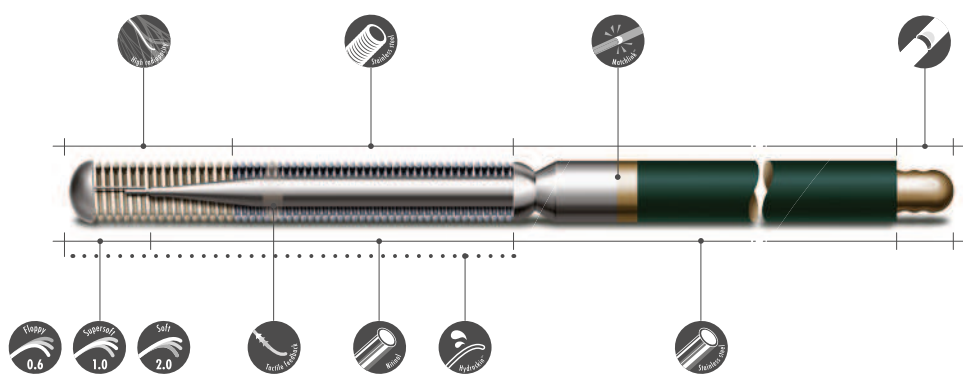

#### Features

- Shaping Ribbon design
- Core/Coil technology
- 3 tip load levels
- Hydroskin™ coating
- Straight / J-Tip
- Platinum/Nitinol spring coil
- Extendable

#### Sizing

- 0.014"
- Tip load 0.6, 1.0, 2.0 g
- 185 cm / 300 cm\*
- 3 cm platinum coil

#### Benefits

- High flexibility
- Optimal push
- Balanced steerable
- Shapeable, re-shapeable
- Optimal tactile feedback
- Enhanced opacity
- Moderate support
- DOC wire compatible

- Stainless steel shaping ribbon  
3 tip-load levels
- 3 cm opaque coil  
platinum/nitinol alloy
- 22 cm olucent coil  
stainless steel
- ACT™ Welding; 4 cm from tip,  
enhancing tactile feedback
- 25 cm Hydroskin™  
hydrophilic coating
- Nitinol  
core wire
- Matchlink™ Welding  
nitinol/stainless steel
- 135 cm stainless steel  
PTFE coated core wire
- 2,5 cm extension ribbon  
for DOC wire